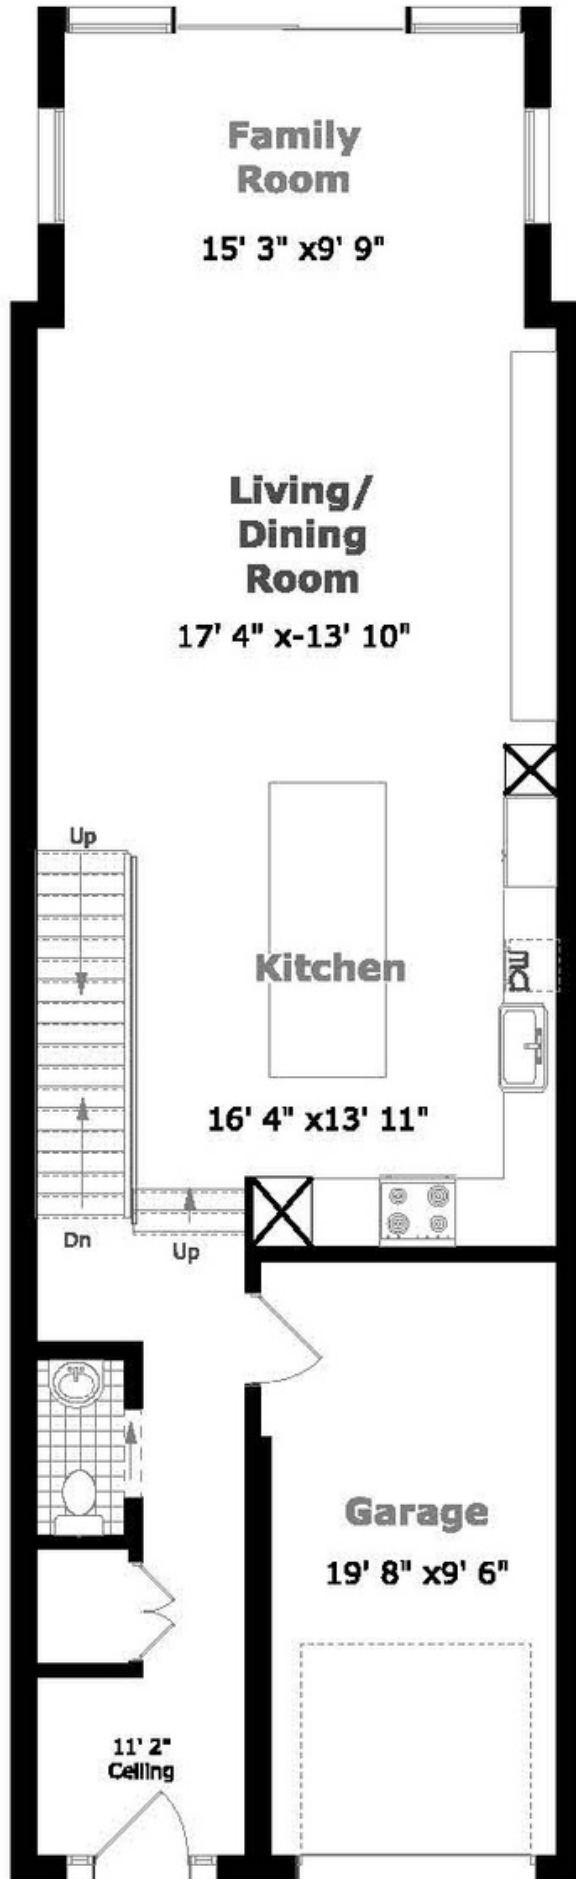

SSW

518 PRINCE  
EDWARD DRIVE  
NORTH

MAIN LEVEL  
935.5 SQ FT  
9' 11" CEILING  
GARAGE 217.8 SQ FT

SSW

518 PRINCE  
EDWARD DRIVE  
NORTH

UPPER LEVEL  
1019.9 SQ FT  
9' CEILING

SSW

518 PRINCE  
EDWARD DRIVE  
NORTH

LOWER LEVEL  
1373.2 SQ FT