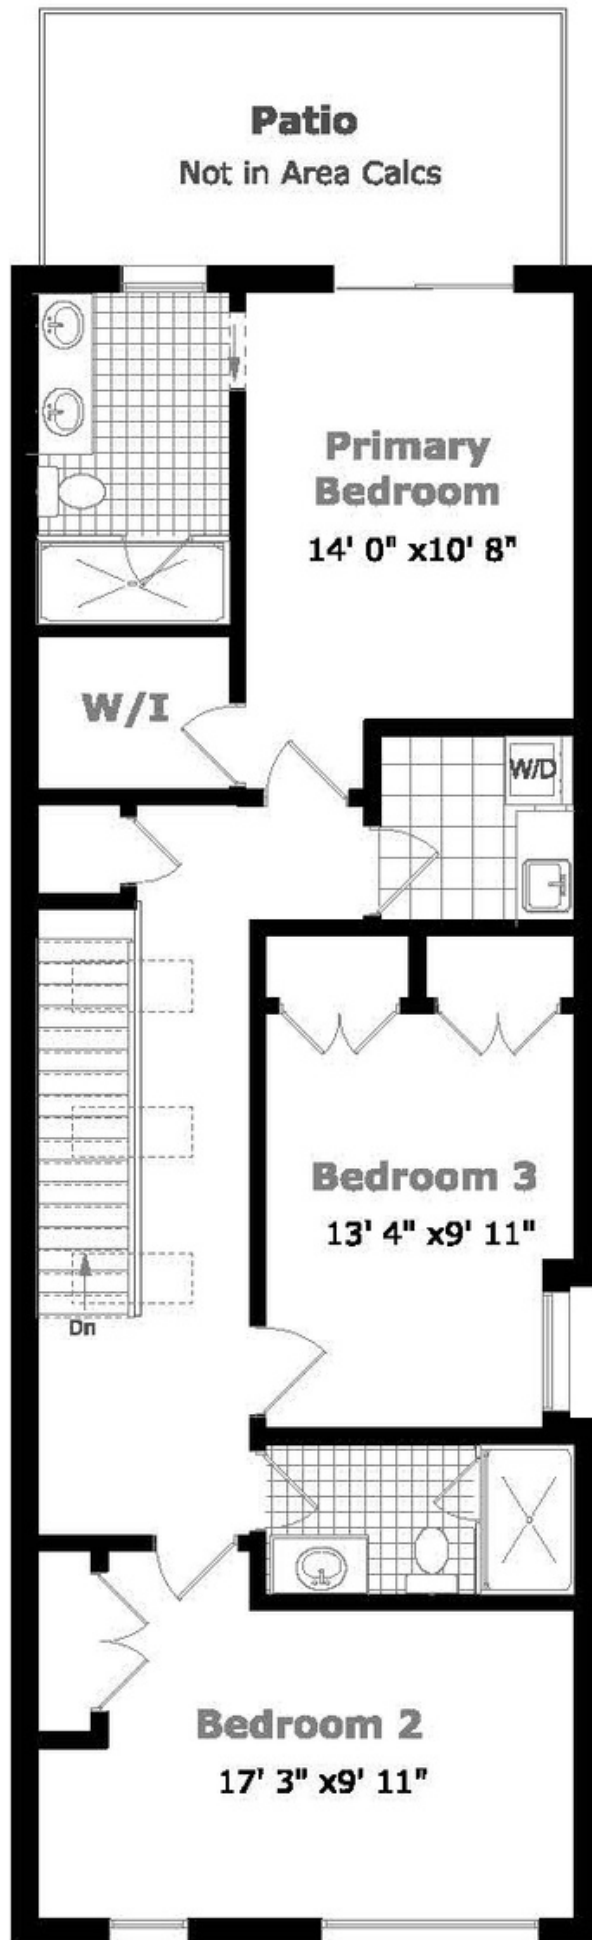

SSW

518 PRINCE  
EDWARD DRIVE  
NORTH

MAIN LEVEL  
935.5 SQ FT  
9' 11" CEILING  
GARAGE 217.8 SQ FT

SSW

518 PRINCE  
EDWARD DRIVE  
NORTH

UPPER LEVEL  
1019.9 SQ FT  
9' CEILING

SSW

518 PRINCE  
EDWARD DRIVE  
NORTH

LOWER LEVEL  
1373.2 SQ FT