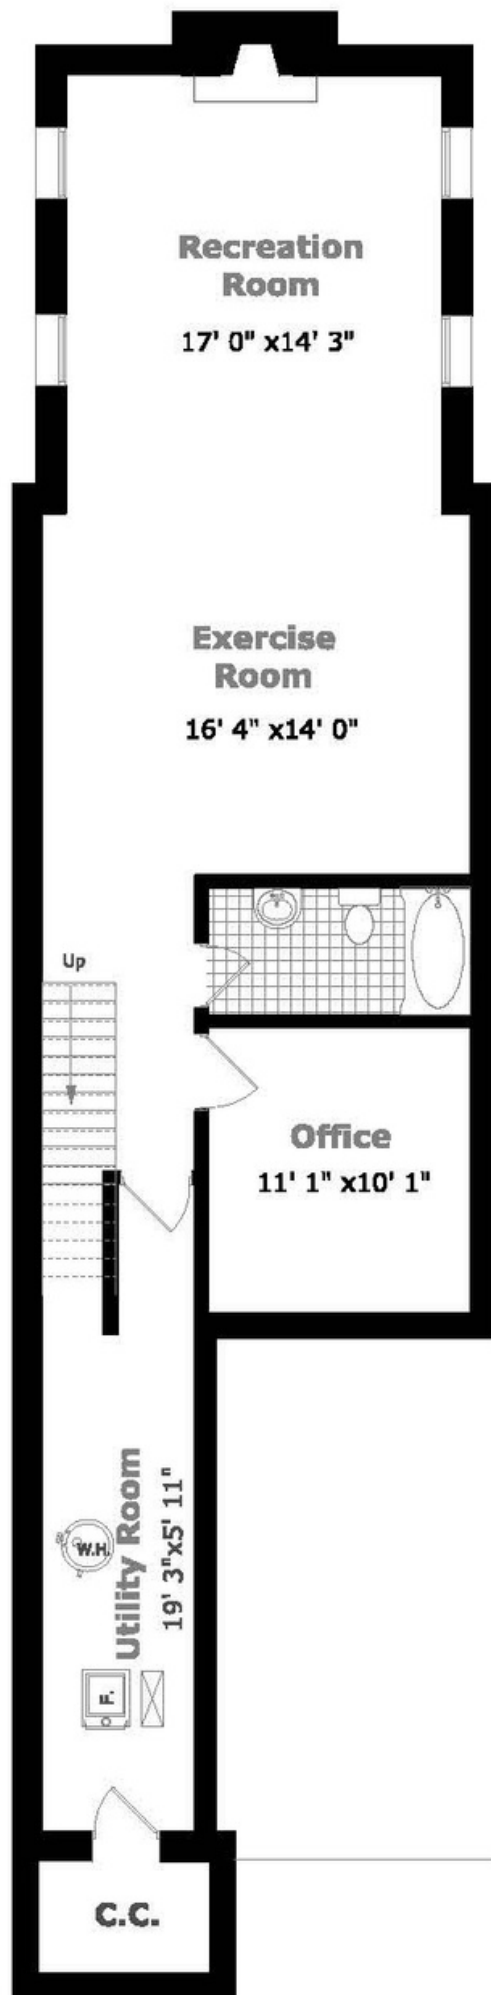

SSW

518 PRINCE  
EDWARD DRIVE  
NORTH

MAIN LEVEL  
935.5 SQ FT  
9' 11" CEILING  
GARAGE 217.8 SQ FT

SSW

518 PRINCE  
EDWARD DRIVE  
NORTH

UPPER LEVEL  
1019.9 SQ FT  
9' CEILING

SSW

518 PRINCE  
EDWARD DRIVE  
NORTH

LOWER LEVEL  
1373.2 SQ FT